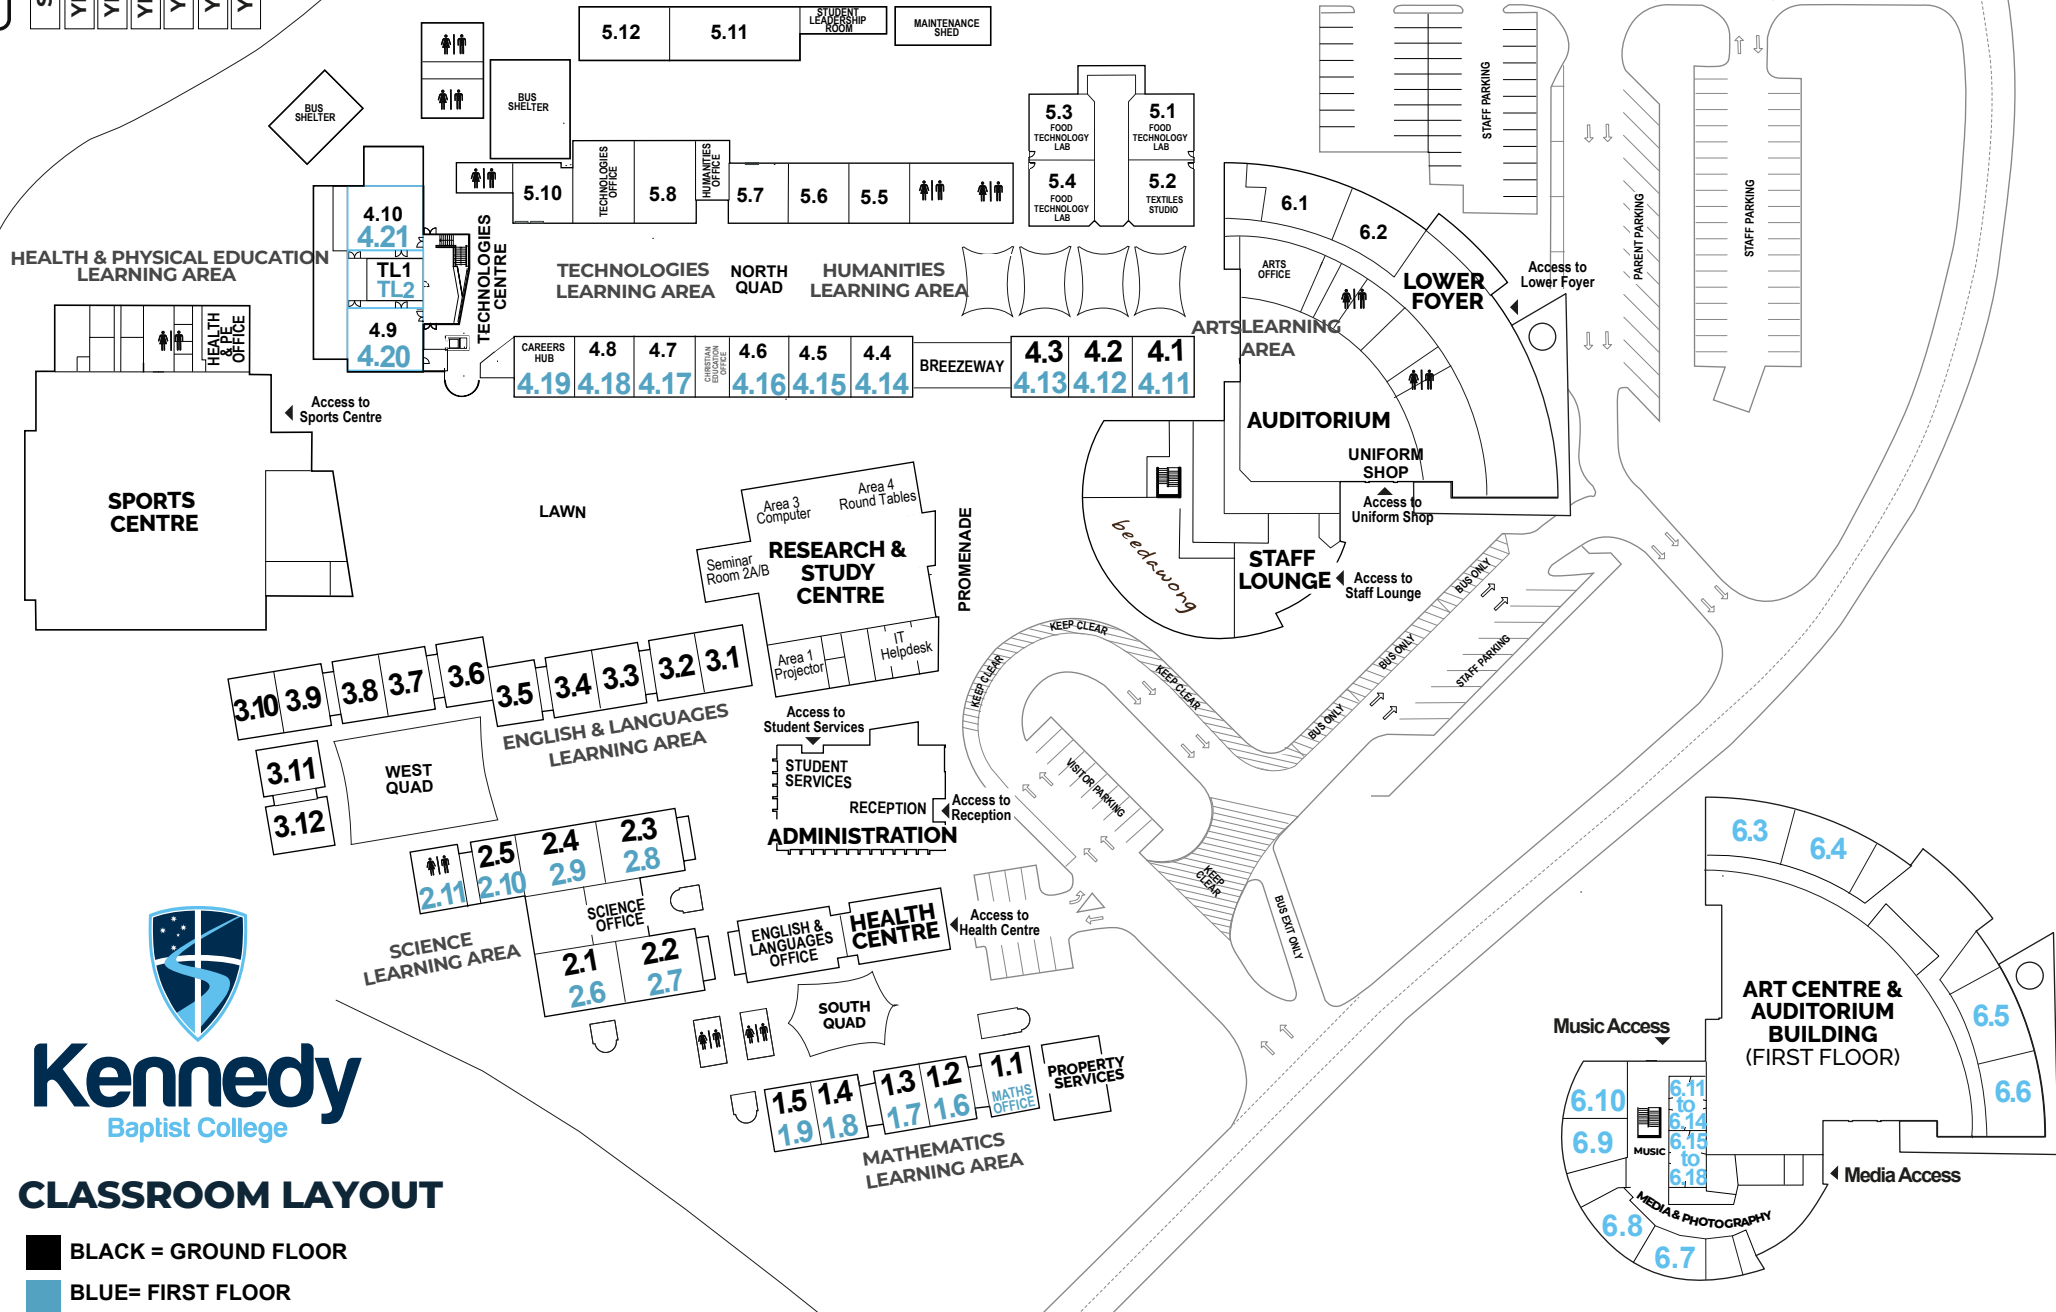

Murdoch University Oval
(EMERGENCY MUSTER POINT)

- STAFF
- YEAR 12
- YEAR 11
- YEAR 10
- YEAR 9
- YEAR 8
- YEAR 7

CLASSROOM LAYOUT

- BLACK = GROUND FLOOR
- BLUE = FIRST FLOOR